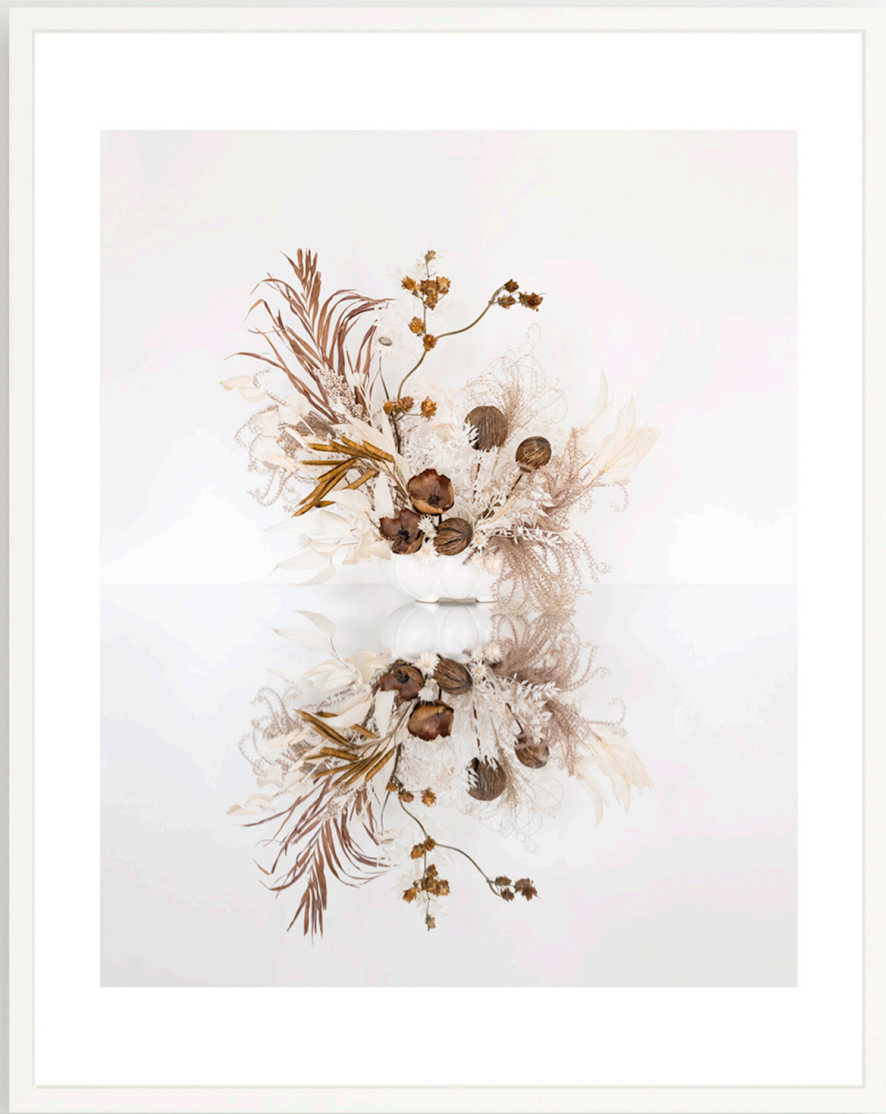

ANNA CHURCH

SCULPTOGRAPHER

Blurred Lines - Preservation

Anna Church annadaltonchurch@gmail.com www.annachurchart.com

ANNA CHURCH

SCULPTOGRAPHER

Large

Large (unframed) 32 x 40 inch - Edition of 20

Mural

Mural (unframed) 42 x 52.5 inch - Edition of 10

- Fine Art Limited Edition Print
- Printed on archival Fine Art Paper
- Accompanied by a hand-signed certificate of authenticity
- Please note: Price may increase as limited edition run closes

This piece has been created to help us reflect (yup, this pun is totally intended), on hope, hope that we can Preserve our planet's wonder, its seasonal changes and eclipsing ecological beauty.

The floral language is a positive message, traditionally welcomed throughout many eras and cultures. The gifts of blooms, plants and specific floral arrangements communicate positive unspoken feelings.